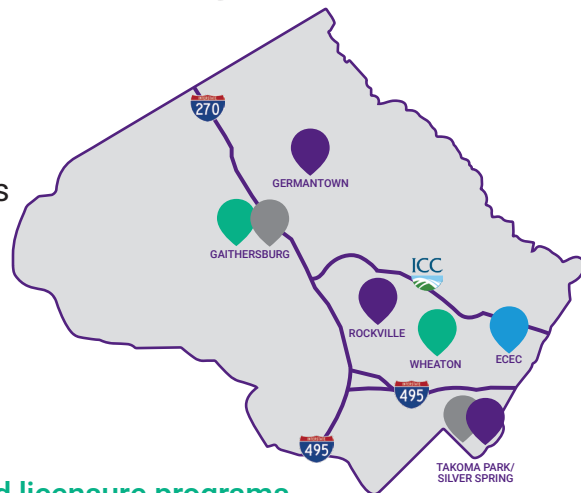

MONTGOMERY COLLEGE BY THE NUMBERS

45,385
Credit and Noncredit
STUDENTS

Maryland's largest
community college

WE'RE WHERE YOU NEED US

- 3** – Campuses
- 2** – Training Sites
- 2** – Community Engagement Centers
- 1** – East County Education Center (ECEC)
-  – Online

947

degrees and high school
diplomas earned
simultaneously since 2018

\$5,394

annual tuition & fees
The most affordable
higher education option
for county residents

MC students
who attend
part time*

157

Countries represented
by MC students*