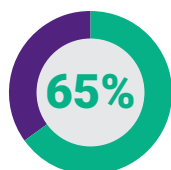

22%

MC students who
receive Federal Pell Grants
(federal financial aid)

\$28,719

Average household income for
Federal Pell Grant recipients

202

Degree, certificate, and licensure programs

Mechanics, engineers, cyber techs, lab bench
workers, nurses: **we fuel the economy**

947

degrees and high school
diplomas earned
simultaneously since 2018

\$5,394

annual tuition & fees
The most affordable
higher education option
for county residents

MC students
who attend
part time*

157

Countries represented
by MC students*